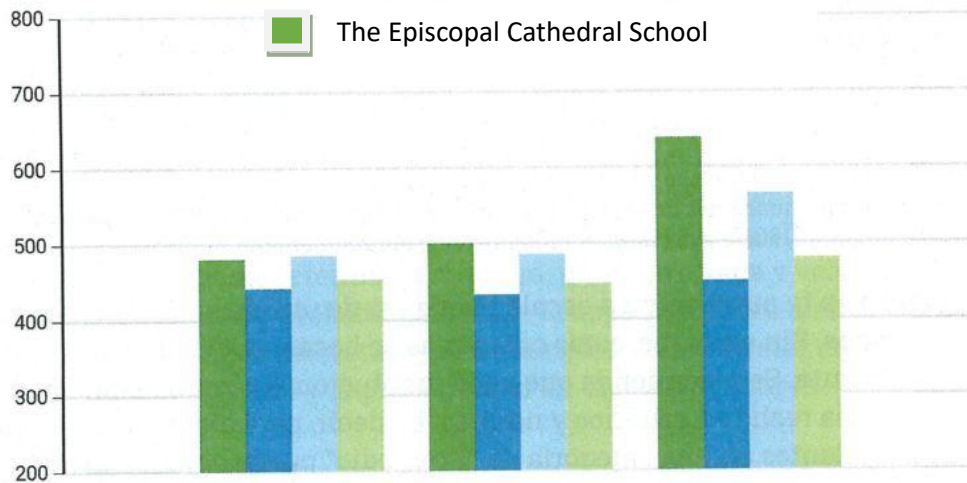

Dear ECS Family:

We are very happy to announce that ECS students have once again excelled in our College Board exams.